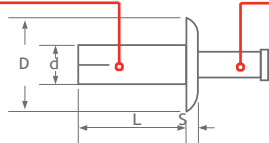

ALLUMINIO / INOX - Testa Extra Larga
ALUMINIUM / STAINLESS STEEL A-2 - Extra Large Head

Hammer
Hammer

ALLUMINIO
ALUMINIUM

INOX
S.S. A-2

d mm.	L mm.	Codice Code	 mm.	 mm.	D mm.	S mm.	
8		BR0454808	4,0 - 6,0	ø 5,0	16,0	1,8	3.000
10		BR0454810	6,0 - 8,0				2.500
12		BR0454812	8,0 - 10,0				2.500
14		BR0454814	10,0 - 12,0				2.000
16		BR0454816	12,0 - 14,0				2.000
18		BR0454818	14,0 - 16,0				2.000
20		BR0454820	16,0 - 18,0				2.000
25		BR0454825	21,0 - 23,0				1.500
30		BR0454830	26,0 - 28,0				1.500
35		BR0454835	31,0 - 33,0				1.500
40		BR0454840	35,5 - 37,0				1.500
50		BR0454850	45,5 - 47,0				1.000